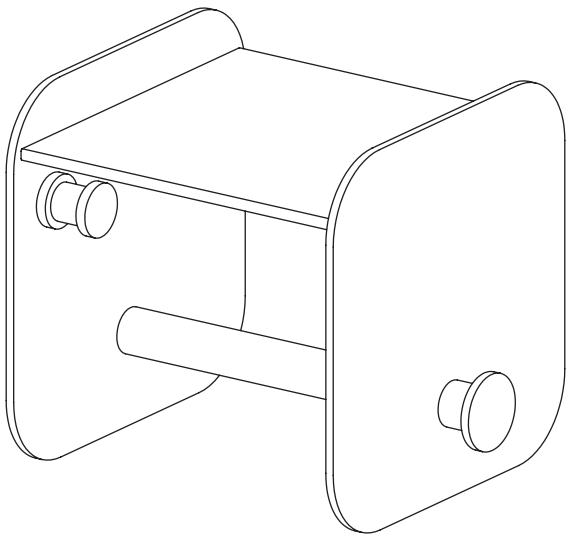

Versatile, flexible and multifunctional, our furniture and accessory collection is designed for packing the most into life in smaller spaces!

DESIGNED BY
THOR HØY

“ Hang In There is a small design with great functionality, greeting your essentials in the entrance. ”

ASSEMBLY GUIDE

(A) x 1 pc.

(D) x 1 pc.

(E) x 1 pc.

(C) x 1 pc.

(F) x 2 pcs.

(B) x 2 pcs.

Find assembly videos by using the QR code or by going online at our website umage.com/instructions