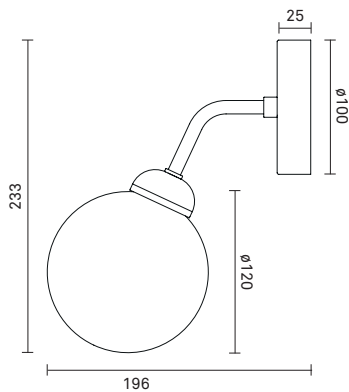

NUURA

APIALES WALL Satin Black/Opal White

Design: Sofie Refer, 2021. EU-model.

Apiales Wall in mouth blown Opal White glass and Satin Black finish.

The Apiales collection is designed with inspiration from flowers. The collection consists of single pendants, wall lamps and chandeliers with 9 or 18 mouth-blown glass globes, all available in golden Brushed Brass finish or the smooth Satin Black.

Apiales Wall is available with a classic wall bracket or as a hard-wired version, to be connected directly to the electrical wiring in the wall. The wall lamps are designed to represent a single small flower picked from the umbellifer-inspired chandelier and echo the form and simplicity of the chandelier design.

Apiales collection

The Apiales collection include the following products:

- **Apiales 1:** Brushed Brass/Satin Black, Opal White Glass
- **Apiales 9:** Brushed Brass/ Satin Black, Opal White/ Gold/Smoked Black Glass
- **Apiales 9 Ceiling:** Brushed Brass/Satin Black, Opal White/Gold/Smoked Black Glass
- **Apiales 18:** Brushed Brass/Satin Black, Opal White/ Gold/Smoked Black Glass
- **Apiales Wall:** Brushed Brass/Satin Black, Opal White Glass
- **Apiales Wall Hard-Wired:** Brushed Brass/Satin Black, Opal White Glass