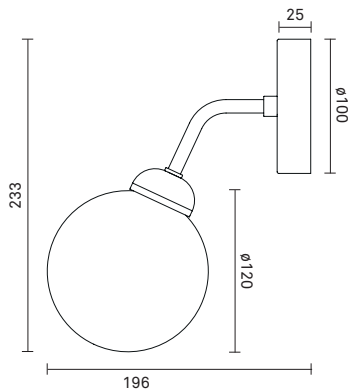

NUURA

APIALES WALL Brushed Brass/Opal White

Design: Sofie Refer, 2021. EU-model.

Apiales Wall in mouth blown Opal White glass and Brushed Brass finish.

The Apiales collection is designed with inspiration from flowers. The collection consists of single pendants, wall lamps and chandeliers with 9 or 18 mouth-blown glass globes, all available in golden Brushed Brass finish or the smooth Satin Black.

Apiales Wall is available with a classic wall bracket or as a hard-wired version, to be connected directly to the electrical wiring in the wall. The wall lamps are designed to represent a single small flower picked from the umbrella-inspired chandelier and echo the form and simplicity of the chandelier design.

Apiales collection

The Apiales collection include the following products:

- **Apiales 1:** Brushed Brass/Satin Black, Opal White Glass
- **Apiales 9:** Brushed Brass/ Satin Black, Opal White/ Gold/Smoked Black Glass
- **Apiales 9 Ceiling:** Brushed Brass/Satin Black, Opal White/Gold/Smoked Black Glass
- **Apiales 18:** Brushed Brass/Satin Black, Opal White/ Gold/Smoked Black Glass
- **Apiales Wall:** Brushed Brass/Satin Black, Opal White Glass
- **Apiales Wall Hard-Wired:** Brushed Brass/Satin Black, Opal White Glass