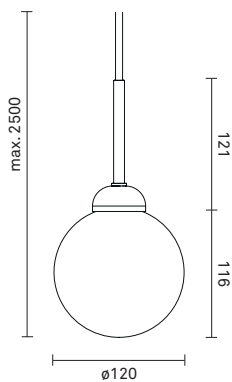

NUURA

APIALES 1 Brushed Brass/Opal White

Design: Sofie Refer, 2021. EU-model.

Apiales 1 in mouth blown Opal White glass and Brushed Brass finish.

The Apiales collection is designed with inspiration from flowers. The collection consists of single pendants, wall lamps and chandeliers with 9 or 18 mouth-blown glass globes, all available in golden Brushed Brass finish or the smooth Satin Black.

Apiales 1 is a simple pendant with a classic look, available in brushed brass or satin black, both with mouth-blown, opal-white glass globes. The small pendant spreads good light, yet is compact and thus ideal for locations where you don't want to obstruct the view, e.g. over a kitchen island.

TECHNICAL INFO

Product no.: 2053001

Type: Suspension - Indoor

Colour:

Glass: Opal White
Metal: Brushed Brass
Cable: Gold

Materials:

Powder coated metal
Mouth-blown glass
Fabric covered cable

Dimensions:

ø120mm x 237mm
Fabric cable - Length: 2500mm
Weight (armature + glass): 550g

Packaging:

Dimensions: L: 320mm x W: 170mm x H: 150mm
Weight: 240g
Total weight incl. product: 790g
Number of parcels: 1
Material: Brown cardboard.