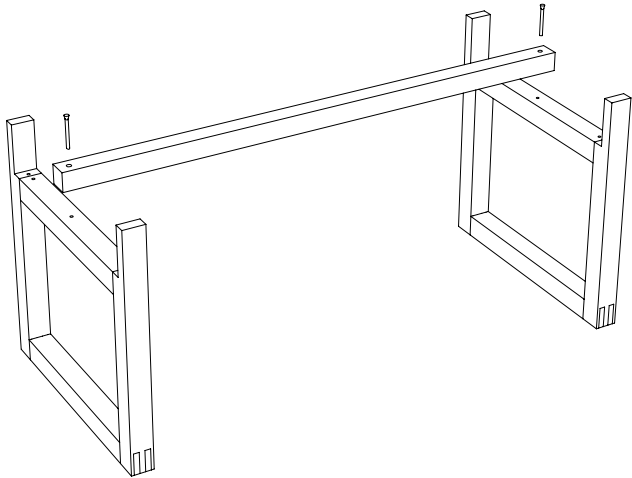

KRISTINA DAM
Studio

MINIMAL BENCH

Oiled Solid Oak
115 L x 44 W x 44 H cm

2 x Screws

8 x Screws

1 x Hex Key Z

1.

2 x Screws

1 x Hex Key Z

2.

8 x Screws

1 x Hex Key Z

3.