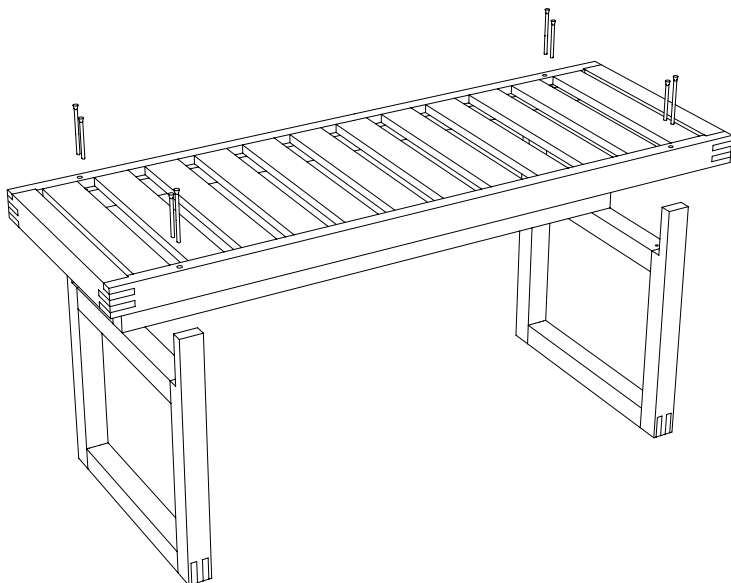

KRISTINA DAM
Studio

MINIMAL BENCH

Oiled Solid Oak
115 L x 44 W x 44 H cm

2 x Screws

8 x Screws

1 x Hex Key Z

1.

2 x Screws

1 x Hex Key Z

2.

8 x Screws

1 x Hex Key Z

3.