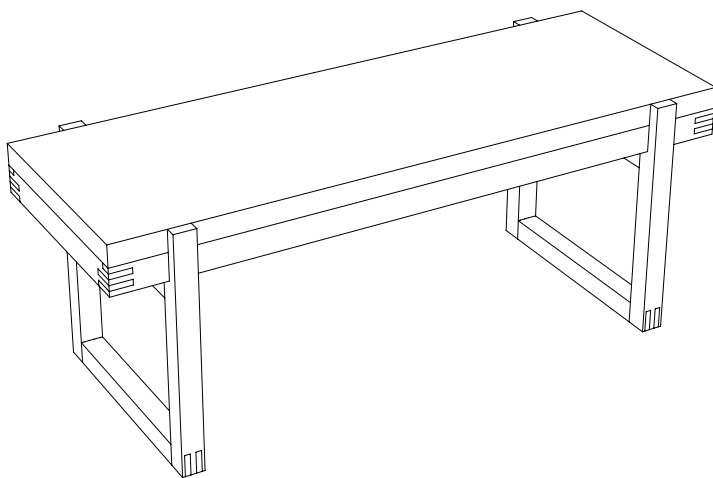

KRISTINA DAM
Studio

MINIMAL BENCH

Oiled Solid Oak
115 L x 44 W x 44 H cm

2 x Screws

8 x Screws

1 x Hex Key Z

1.

2 x Screws

1 x Hex Key Z

2.

8 x Screws

1 x Hex Key Z

3.