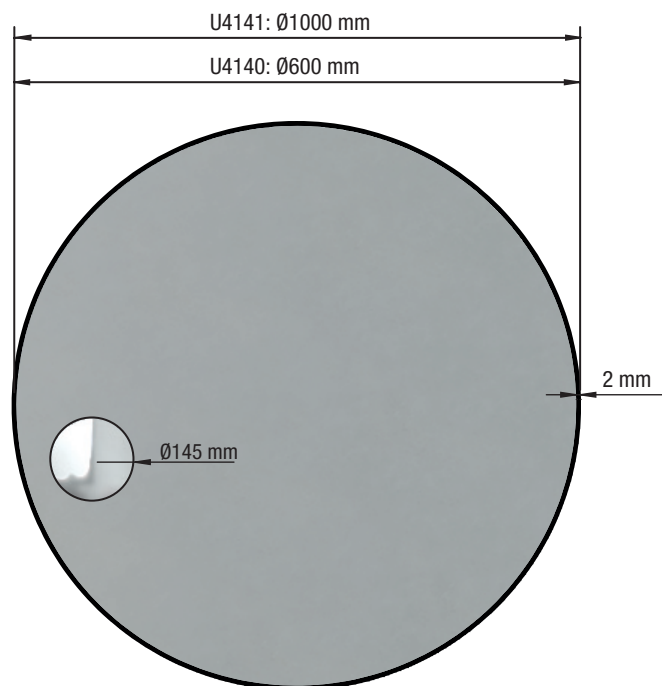

FROST

DENMARK

UNU MIRROR
U4140, U4141

Fitting instruction
Montageanleitung
Monteringsvejledning
Monteringsvægledning
Montage hanleiding
Manuel de montage

Matt Black:
U4140-B

Matt Black:
U4141-B

Matt White:
U4140-W

Matt White:
U4141-W

Material: Aluminium
Design: Bønnelycke mdd
Manufacturer: FROST A/S

Exclusion of liability

FROST accepts no liability whatsoever for damage to persons or property that occurs or has occurred as a result of improper installation or maintenance, particularly if the safety instructions and other points to note listed are not or have not been observed in full.

Warning and hazard notices

Improper mounting or use can lead to accidents and serious injuries.