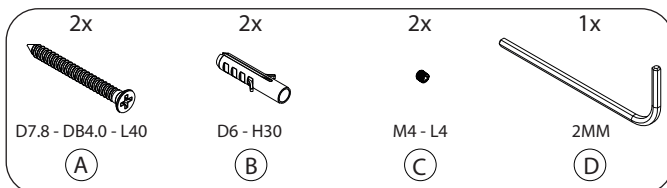

N1902-1

O1902-1

N1902-2

O1902-2

Material: Stainless steel, AISI 304
Design: Bønnelycke mdd
Manufacturer: FROST A/S

HOOK 6L X 2

HOOK 6L X 4

Cleaning and maintenance