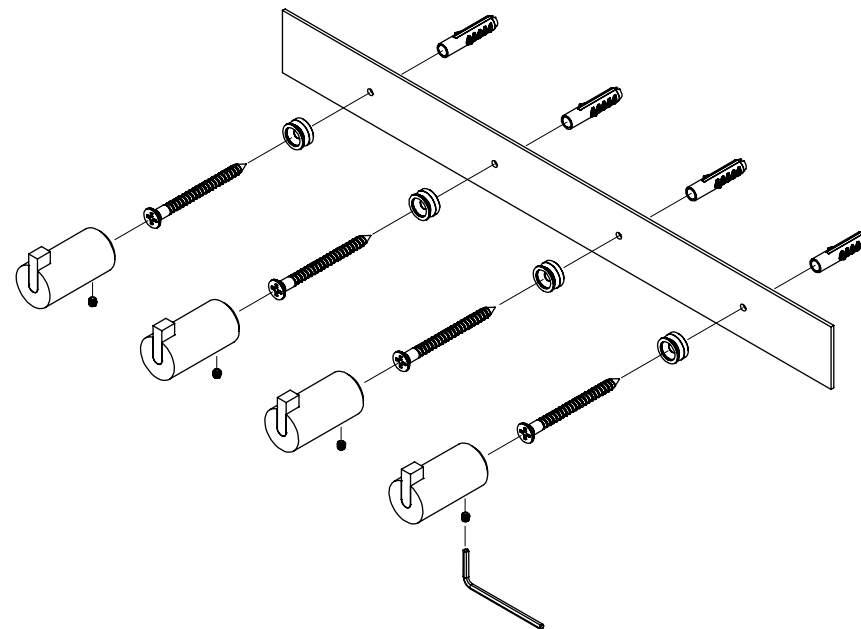

N1902-1

O1902-1

N1902-2

O1902-2

Material: Stainless steel, AISI 304
Design: Bønnelycke mdd
Manufacturer: FROST A/S

HOOK 6L X 2

HOOK 6L X 4

Cleaning and maintenance