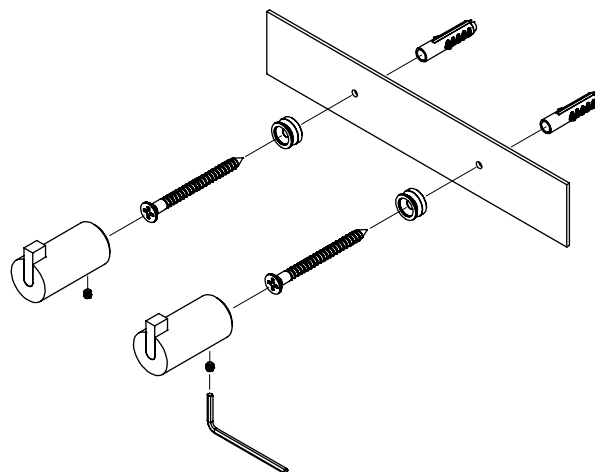

N1902-1

O1902-1

N1902-2

O1902-2

Material: Stainless steel, AISI 304
Design: Bønnelycke mdd
Manufacturer: FROST A/S

HOOK 6L X 2

HOOK 6L X 4

Cleaning and maintenance