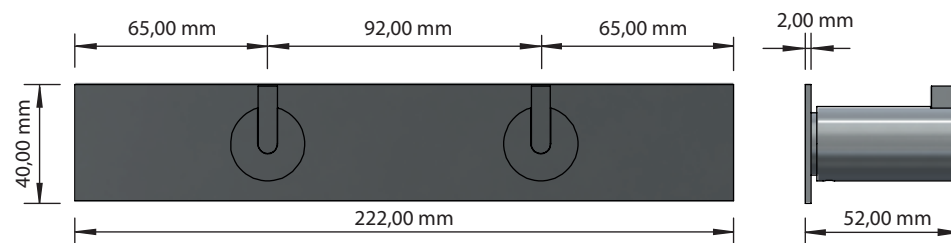

FROST

DENMARK

NOVA2

HOOK 6L x 2 & HOOK 6L x 4

Fitting instruction
Montageanleitung
Monteringsvejledning
Monteringsvægledning
Montage hanleiding
Manuel de montage

N1902-1

N1902-2

Exclusion of liability

FROST accepts no liability whatsoever for damage to persons or property that occurs or has occurred as a result of improper installation or maintenance, particularly if the safety instructions and other points to note listed are not or have not been observed in full.

Warning and hazard notices

Improper mounting or use can lead to accidents and serious injuries.

HOOK 6L x 2