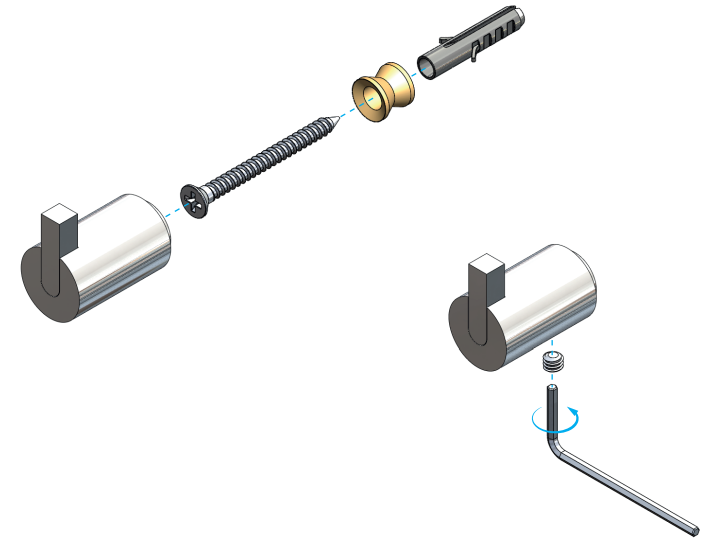

FROST
DENMARK

NOVA2
HOOK 6 & HOOK 6L

Fitting instruction
Montageanleitung
Monteringsvejledning
Monteringsvægledning
Montage hanleiding
Manuel de montage

N1901-1

N1901-2

Exclusion of liability

FROST accepts no liability whatsoever for damage to persons or property that occurs or has occurred as a result of improper installation or maintenance, particularly if the safety instructions and other points to note listed are not or have not been observed in full.

Warning and hazard notices

Improper mounting or use can lead to accidents and serious injuries.

N1901-1
2 pcs. a set

N1901-2
2 pcs. a set

Cleaning and maintenance

Surfaces should be cleaned with a microfibre cloth, glass cleaner or other non abrasive and gentle agents.