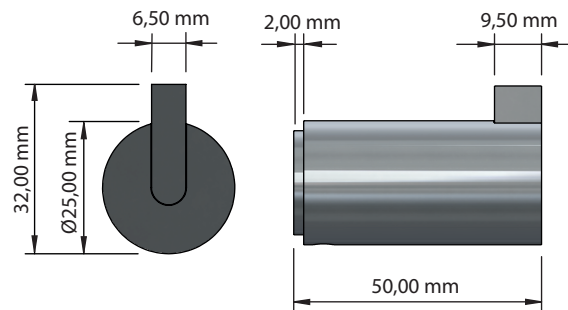

N1901-2
2 pcs. a set