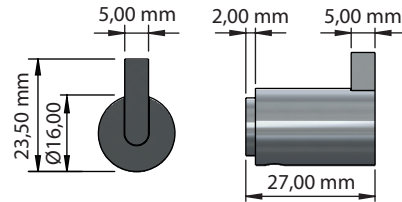

FROST
DENMARK

NOVA2
HOOK 6 & HOOK 6L

Fitting instruction
Montageanleitung
Monteringsvejledning
Monteringsvægledning
Montage hanleiding
Manuel de montage

N1901-1

N1901-2

Exclusion of liability

FROST accepts no liability whatsoever for damage to persons or property that occurs or has occurred as a result of improper installation or maintenance, particularly if the safety instructions and other points to note listed are not or have not been observed in full.

Warning and hazard notices

Improper mounting or use can lead to accidents and serious injuries.

N1901-1
2 pcs. a set

N1901-2
2 pcs. a set

Cleaning and maintenance

Surfaces should be cleaned with a microfibre cloth, glass cleaner or other non abrasive and gentle agents.

Attention:

Never use solvents or aggressive household cleaners like bleach, acids (e.g. descalers) or ammonia-based bathroom cleaner to clean the product. Steel wool and hard brushes can permanently damage the surface of the steel.