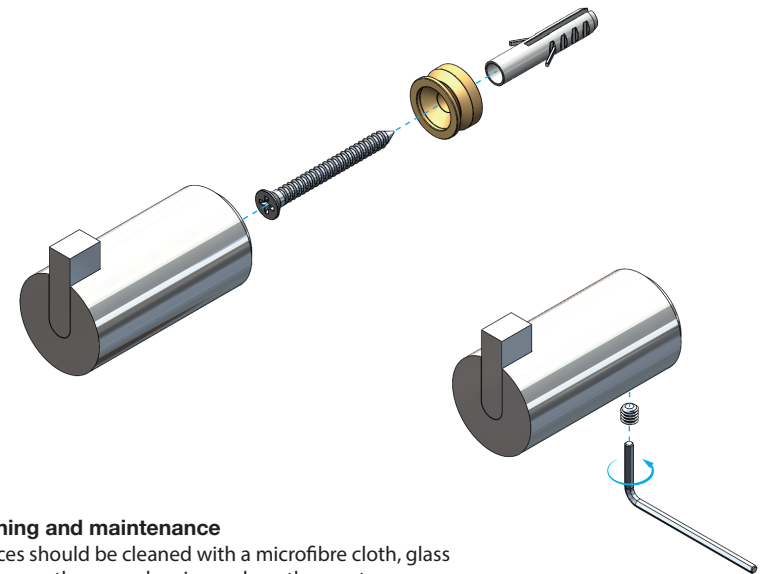

FROST
DENMARK

NOVA2
HOOK 6 & HOOK 6L

Fitting instruction
Montageanleitung
Monteringsvejledning
Monteringsvægledning
Montage hanleiding
Manuel de montage

N1901-1

N1901-2

Exclusion of liability

FROST accepts no liability whatsoever for damage to persons or property that occurs or has occurred as a result of improper installation or maintenance, particularly if the safety instructions and other points to note listed are not or have not been observed in full.

Warning and hazard notices

Improper mounting or use can lead to accidents and serious injuries.

N1901-1
2 pcs. a set

N1901-2
2 pcs. a set

Cleaning and maintenance

Surfaces should be cleaned with a microfibre cloth, glass cleaner or other non abrasive and gentle agents.