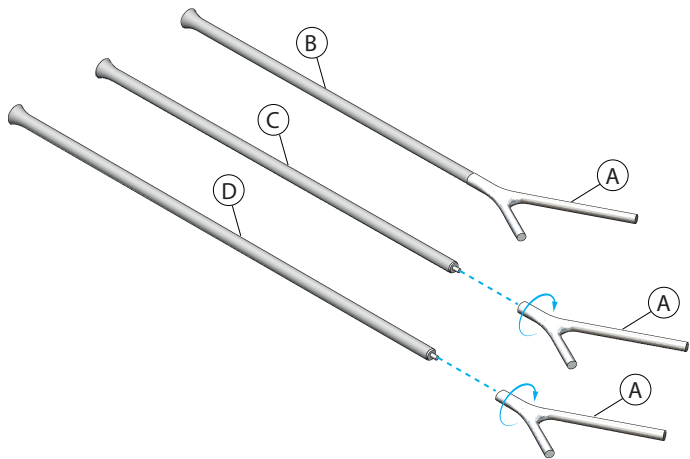

FROST

DENMARK

SIGNATURE
WISHBONE

Fitting instruction
Montageanleitung
Monteringsvejledning
Monteringsvägledning
Montage hanleiding
Manuel de montage

Material: Steel, Stainless steel
Design: Busk+Hertzog
Manufacturer: FROST A/S

Warning and hazard notices

Improper mounting or use can lead to accidents and serious injuries.

WISHBONE

1

2

3

2