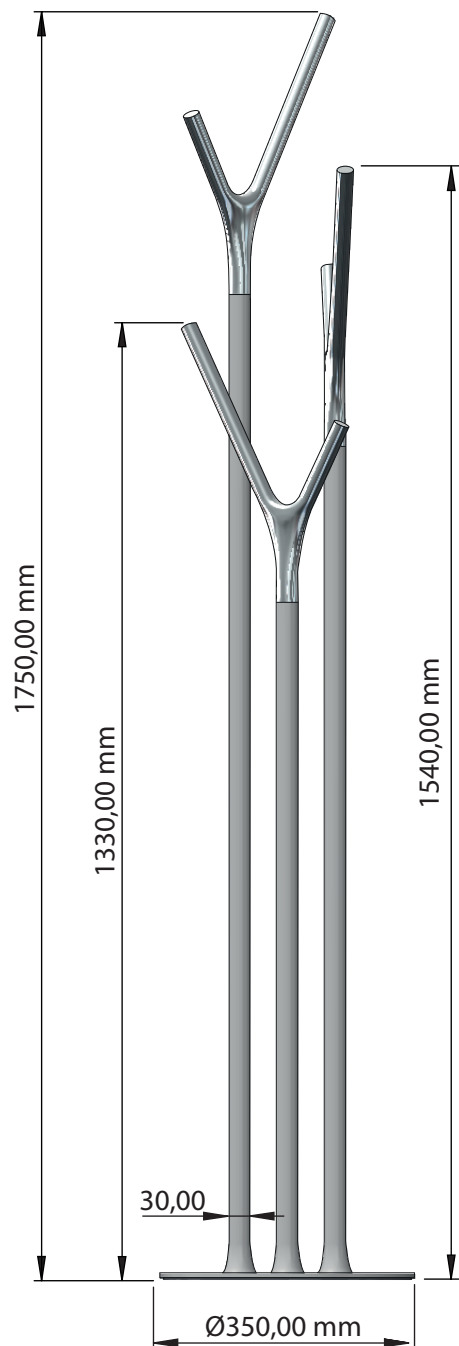

FROST

DENMARK

SIGNATURE
WISHBONE

Fitting instruction
Montageanleitung
Monteringsvejledning
Monteringsvägledning
Montage hanleiding
Manuel de montage

Material: Steel, Stainless steel
Design: Busk+Hertzog
Manufacturer: FROST A/S

Warning and hazard notices

Improper mounting or use can lead to accidents and serious injuries.

WISHBONE

1

2

3

2