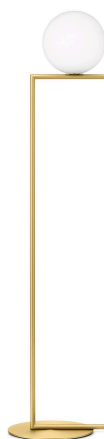

IC Lights Floor 1

by Michael Anastassiades , 2014

Floor lamp providing diffused light. Frame in brass, brushed and transparent varnished or chrome steel. Blown glass opal diffuser. Dimmer on the power chord.

Mounting	Floor
Environment	Indoor
Finish	Brushed brass, Chrome
Weight	5.0 Kg
Light sources available	1 x LED E14 8W 3000K 800lm T28 - RF26565 - DIMM.
Emergency	Without
Switching	Dimmer on the power chord
Voltage	220-240V
Power	MAX 60W
Battery	No
Supply included	No

Materials Blown glass, Brass, Steel

Colors
 F3173057 - Chrome
 F3173059 - Brushed brass

Certificate     