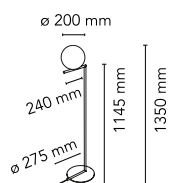

IC Lights Floor 1

by Michael Anastassiades , 2014

Floor lamp providing diffused light. Frame in brass, brushed and transparent varnished or chrome steel. Blown glass opal diffuser. Dimmer on the power chord.

Mounting	Floor
Environment	Indoor
Finish	Brushed brass, Chrome
Weight	5.0 Kg
Light sources available	1 x LED E14 8W 3000K 800lm T28 - RF26565 - DIMM.
Emergency	Without
Switching	Dimmer on the power chord
Voltage	220-240V
Power	MAX 60W
Battery	No
Supply included	No

Materials Blown glass, Brass, Steel

Colors
 F3173057 - Chrome
 F3173059 - Brushed brass

Certificate     