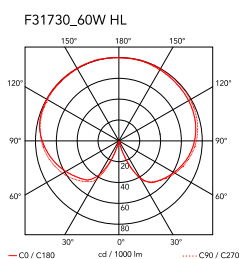

IC Lights Floor 1

by Michael Anastassiades , 2014

Floor lamp providing diffused light. Frame in brass, brushed and transparent varnished or chrome steel. Blown glass opal diffuser. Dimmer on the power chord.

Mounting	Floor
Environment	Indoor
Finish	Brushed brass, Chrome
Weight	5.0 Kg
Light sources available	1 x LED E14 8W 3000K 800lm T28 - RF26565 - DIMM.
Emergency	Without
Switching	Dimmer on the power chord
Voltage	220-240V
Power	MAX 60W
Battery	No
Supply included	No