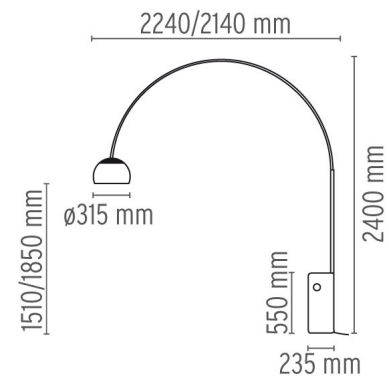

FLOS

ARCO

Mounting	Floor
Lamps description	1 x 70W E27 HSGSA
Environment	Indoor
Finish	Marble
Technical description	Floor lamp providing direct light. White Carrara marble base. Satin-finish stainless steel telescopic stem. Pressed, polished and zapon-varnished aluminum swiveling and height-adjustable reflector.

ELECTRICAL

Emergency	Without
Switching	on/off switch
Voltage (V)	230

PHYSICAL

Supply	Power cord
Cord length (mm)	2700
Construction material	Aluminum, Marble, Stainless steel
Weight (kg)	63.8

Arco

designed by Achille & Pier Giacomo Castiglioni

Floor lamp providing direct light

F0300000 Marble

DIMENSIONS

CERTIFICATIONS

IP
20

Arco . Lamps

HSGSA 70W

Lamp wattage:
70 W

Lamp category:
Incandescent

Socket:
E27

Lamp type:
HSGSA

Arco

designed by Achille & Pier Giacomo
Castiglioni

Floor lamp providing direct light

● F0300000 Marble

DIMENSIONS