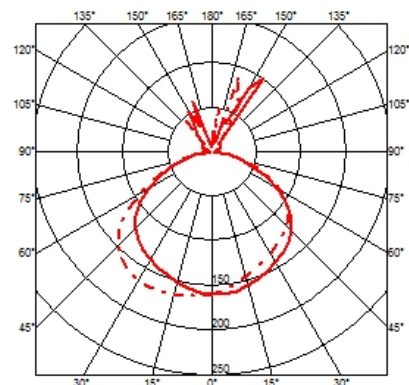

Floor lamp providing direct light

F0300000 Marble

DIMENSIONS

CERTIFICATIONS

IP
20

Arco . Lamps

HSGSA 70W

Lamp wattage:
70 W